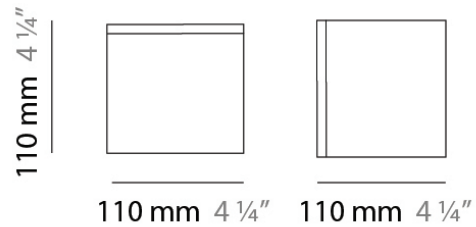

KUBIK SURFACE

D83002

PROJECT	_____
TYPE	_____
NOTES	_____
QUANTITY	_____
DATE	_____

GENERAL

Series: Kubik
Brand: Panzeri
Division: Design
Mounting Type: Surface
Mounting Location: Ceiling
Subcategory: Ambient

PHYSICAL

Shape: Square
Length (mm): 110
Length (in): 4 ⁵/₁₆
Width (mm): 110
Width (in): 4 ⁵/₁₆
Height (mm): 110
Height (in): 4 ⁵/₁₆
Extension (mm): 100
Extension (in): 4 ⁵/₁₆
Light Distribution: Omnidirectional
Weight (kg): 0.69
Weight (lbs): 1.52
Diffuser: Matte White Blown Glass
Fixture Finish: WHI
Fixture Material: Metal

ELECTRICAL

Number of Lamps: 1
Lamp Type: LED Retrofit
Lamp Shape: T4
Bulb Included: Bulb Not Included
Total Output Wattage (W): 3
Max. Wattage Per Lamp (W): 3
Lamp Base: G9
Input Voltage (V): 120

LED

Nominal Lumen (lm): 650

OPTICAL

RATINGS AND CERTIFICATIONS

Certified By: CSA Certified to UL and CSA Standards
IP rating: IP40