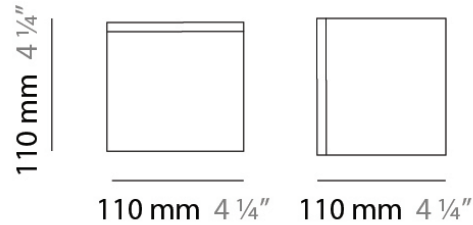

KUBIK SURFACE

D83279R9

PROJECT _____

TYPE _____

NOTES _____

QUANTITY _____

DATE _____

GENERAL

Series: Kubik
Brand: Panzeri
Division: Design
Mounting Type: Surface
Mounting Location: Ceiling
Subcategory: Ambient

PHYSICAL

Shape: Square
Length (mm): 110
Length (in): 4 ⁵/₁₆
Width (mm): 110
Width (in): 4 ⁵/₁₆
Height (mm): 110
Height (in): 4 ⁵/₁₆
Light Distribution: Omnidirectional
Weight (kg): 0.66
Weight (lbs): 1.45
Diffuser: Matte White Blown Glass
Fixture Finish: WHI
Fixture Material: Metal

ELECTRICAL

Input Wattage Range: 1 - 9 W
Lamp Type: LED
Input Wattage (W): 9.5
Total Output Wattage (W): 9
Dimming: Non-Dimmable
Driver Included: Yes
Driver Location: Integrated
Driver Type: Constant Current - 120Vac
Driver Class: Class 2
Input Voltage (V): 120 - 277
Constant Current (mA): 250
Upon Request: (Not included - see components) Remote: 0-10Vdc dimming / Phase dimming @120Vac only / Non-dimming 1

LED

Delivered Lumen Range: 500 - 999 lm
Color Temperature (°K): 3000
Max. Delivered Lumen (lm): 532
Nominal Lumen (lm): 861
CRI: >90 CRI
Lamp Life (hrs): 60000

OPTICAL

RATINGS AND CERTIFICATIONS

Certified By: CSA Certified to UL and CSA Standards
IP rating: IP40