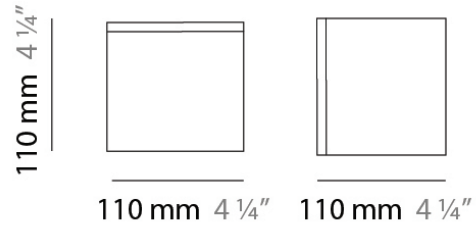

D83279

PROJECT	_____
TYPE	_____
NOTES	_____
QUANTITY	_____
DATE	_____

GENERAL

Series: Kubik
Brand: Panzeri
Division: Design
Mounting Type: Surface
Mounting Location: Ceiling
Subcategory: Ambient

PHYSICAL

Shape: Square
Length (mm): 110
Length (in): 4 ⁵/₁₆
Width (mm): 110
Width (in): 4 ⁵/₁₆
Height (mm): 110
Height (in): 4 ⁵/₁₆
Light Distribution: Omnidirectional
Weight (kg): 0.66
Weight (lbs): 1.45
Diffuser: Matte White Blown Glass
Fixture Finish: WHI
Fixture Material: Metal

ELECTRICAL

Input Wattage Range: 1 - 9 W
Lamp Type: LED
Input Wattage (W): 9.5
Total Output Wattage (W): 9
Dimming: Non-Dimmable
Driver Included: Yes
Driver Location: Integrated
Driver Type: Constant Current - 120Vac
Driver Class: Class 2
Input Voltage (V): 120 - 277
Constant Current (mA): 250
Upon Request: (Not included - see components) Remote: 0-10Vdc dimming / Phase dimming @120Vac only / Non-dimming 1

LED

Color Temperature (°K): 3000
Max. Delivered Lumen (lm): 667
CRI: >80 CRI
Lamp Life (hrs): 60000

OPTICAL

RATINGS AND CERTIFICATIONS

Certified By: CSA Certified to UL and CSA Standards
IP rating: IP40