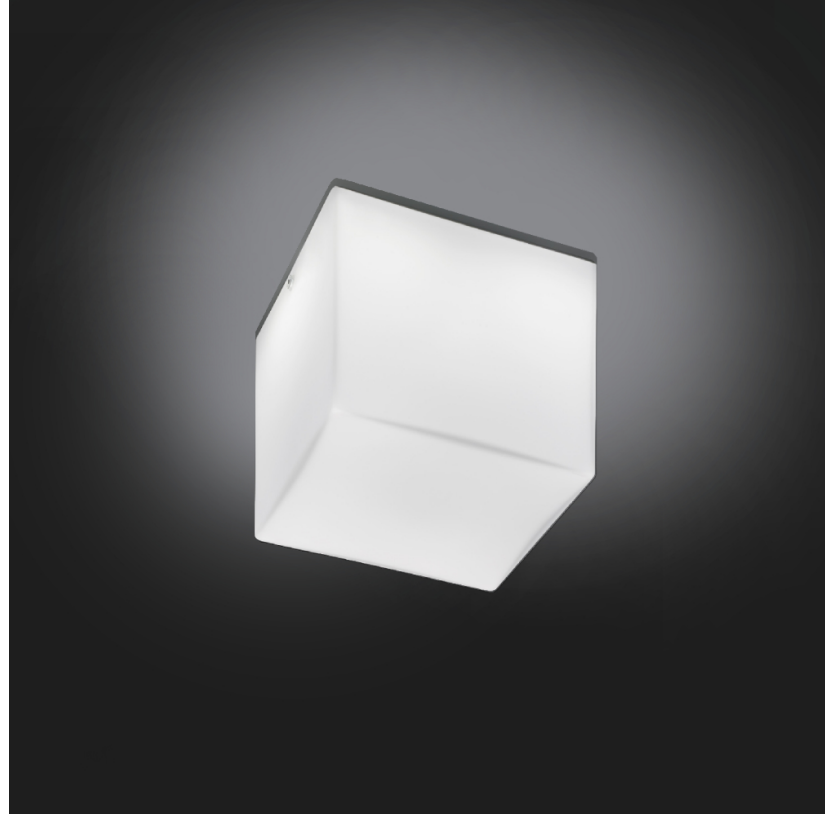

KUBIK SURFACE

D83002

PROJECT	_____
TYPE	_____
NOTES	_____
QUANTITY	_____
DATE	_____

GENERAL

Series: Kubik
Brand: Panzeri
Division: Design
Mounting Type: Surface
Mounting Location: Ceiling
Subcategory: Ambient

PHYSICAL

Shape: Square
Length (mm): 110
Length (in): 4 ⁵/₁₆
Width (mm): 110
Width (in): 4 ⁵/₁₆
Height (mm): 110
Height (in): 4 ⁵/₁₆
Extension (mm): 100
Extension (in): 4 ⁵/₁₆
Light Distribution: Omnidirectional
Weight (kg): 0.69
Weight (lbs): 1.52
Diffuser: Matte White Blown Glass
Fixture Finish: WHI
Fixture Material: Metal

ELECTRICAL

Number of Lamps: 1
Lamp Type: LED Retrofit
Lamp Shape: T4
Bulb Included: Bulb Not Included
Total Output Wattage (W): 3
Max. Wattage Per Lamp (W): 3
Lamp Base: G9
Input Voltage (V): 120

LED

Nominal Lumen (lm): 650

OPTICAL

RATINGS AND CERTIFICATIONS

Certified By: CSA Certified to UL and CSA Standards
IP rating: IP40