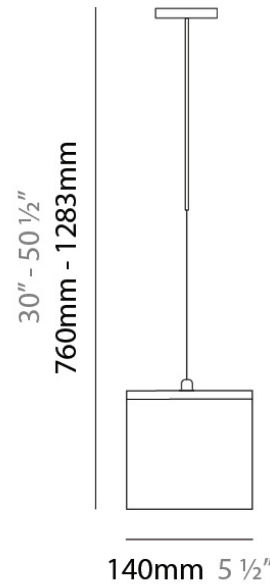

KUBIK SUSPENSION

D81003

GENERAL

Series: Kubik
Brand: Panzeri
Division: Design
Mounting Type: Suspension
Mounting Location: Ceiling
Subcategory: Pendant

PHYSICAL

Shape: Cube
Length (mm): 140
Length (in): 5 1/2
Width (mm): 140
Width (in): 5 1/2
Height (mm): 760
Height (in): 30.0
Max. Overall Height (mm): 1283
Max. Overall Height (in): 50 1/2
Light Distribution: Omnidirectional
Weight (kg): 3.27
Weight (lbs): 7.2
Diffuser: Matte White Blown Glass
Fixture Finish: Metallic Gray
Fixture Material: Glass / Aluminum

ELECTRICAL

Number of Lamps: 1
Lamp Type: LED Retrofit
Lamp Shape: T4
Bulb Included: Bulb Not Included
Total Output Wattage (W): 3
Max. Wattage Per Lamp (W): 3
Lamp Base: G9
Input Voltage (V): 120

LED

OPTICAL

RATINGS AND CERTIFICATIONS

Certified By: CSA Certified to UL and CSA Standards
IP rating: IP20

PROJECT	_____
TYPE	_____
NOTES	_____
QUANTITY	_____
DATE	_____