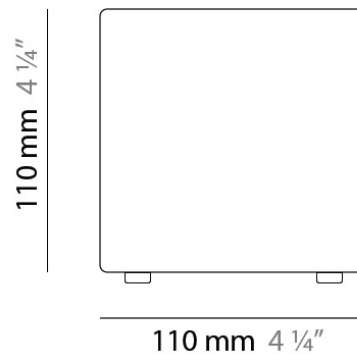

KUBIK PORTABLE

D84371

PROJECT
TYPE
NOTES
QUANTITY
DATE

GENERAL

Series: Kubik
Brand: Panzeri
Division: Design
Mounting Type: Portable
Mounting Location: Table
Subcategory: Table

PHYSICAL

Shape: Square
Length (mm): 110
Length (in): 4 ⁵/₁₆
Width (mm): 110
Width (in): 4 ⁵/₁₆
Height (mm): 110
Height (in): 4 ⁵/₁₆
Light Distribution: Omnidirectional
Weight (kg): 0.83
Weight (lbs): 1.82
Diffuser: Matte White Blown Glass
Fixture Finish: WHI
Fixture Material: Metal

ELECTRICAL

Input Wattage Range: 1 - 9 W
Lamp Type: LED
Input Wattage (W): 9.5
Total Output Wattage (W): 8
Dimming: Non-Dimmable
Driver Included: Yes
Driver Location: Integrated
Driver Type: Constant Current - 120Vac
Driver Class: Class 2
Input Voltage (V): 120
Constant Current (MA): 350

LED

Number of LEDs: 1
Color Temperature (°K): 3000
Max. Delivered Lumen (lm): 667
CRI: >80 CRI
Lamp Life (hrs): 60000

OPTICAL

RATINGS AND CERTIFICATIONS

Certified By: CSA Certified to UL and CSA Standards
IP rating: IP20