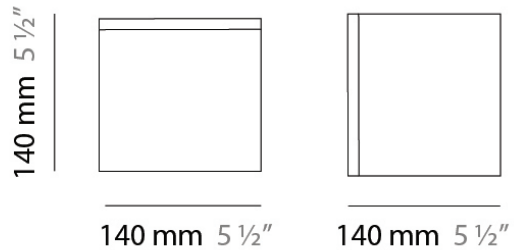

D83003

PROJECT	_____
TYPE	_____
NOTES	_____
QUANTITY	_____
DATE	_____

GENERAL

Series: Kubik
Brand: Panzeri
Division: Design
Mounting Type: Surface
Mounting Location: Ceiling
Subcategory: Ambient

PHYSICAL

Shape: Square
Length (mm): 140
Length (in): 5 1/2
Width (mm): 140
Width (in): 5 1/2
Height (mm): 140
Height (in): 5 1/2
Extension (mm): 140
Extension (in): 5 1/2
Light Distribution: Omnidirectional
Weight (kg): 1.50
Weight (lbs): 3.30
Diffuser: Matte White Blown Glass
Fixture Finish: WHI
Fixture Material: Metal

ELECTRICAL

Number of Lamps: 1
Lamp Type: LED Retrofit
Lamp Shape: T4
Bulb Included: Bulb Not Included
Total Output Wattage (W): '3
Max. Wattage Per Lamp (W): 3
Lamp Base: G9
Input Voltage (V): 120

LED

OPTICAL

RATINGS AND CERTIFICATIONS

Certified By: CSA Certified to UL and CSA Standards
IP rating: IP40