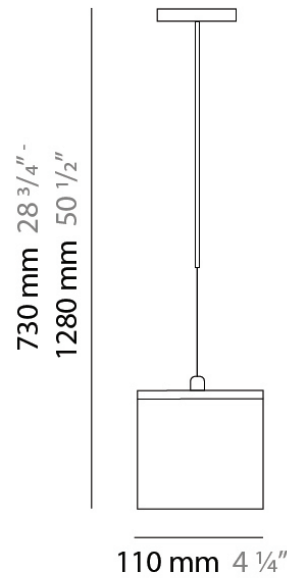

D81433

PROJECT	
TYPE	
NOTES	
QUANTITY	
DATE	

GENERAL

Series: Kubik
Brand: Panzeri
Division: Design
Mounting Type: Suspension
Mounting Location: Ceiling
Subcategory: Pendant

PHYSICAL

Shape: Square
Length (mm): 110
Length (in): 4 ⁵/₁₆
Width (mm): 110
Width (in): 4 ⁵/₁₆
Height (mm): 730
Height (in): 28 ³/₄
Max. Overall Height (mm): 1283
Max. Overall Height (in): 50 ¹/₂
Light Distribution: Omnidirectional
Weight (kg): 1.56
Weight (lbs): 3.43
Diffuser: Matte White Blown Glass
Fixture Finish: WHI
Fixture Material: Metal

ELECTRICAL

Input Wattage Range: 10 - 19 W
Lamp Type: LED
Input Wattage (W): 9.5
Total Output Wattage (W): 8
Dimming: Non-Dimmable
Driver Included: Yes
Driver Location: Integrated
Driver Type: Constant Current - 120Vac
Driver Class: Class 2
Input Voltage (V): 120 - 277
Constant Current (mA): 500
Upon Request: (Not included - see components) Remote: 0-10Vdc dimming / Phase dimming @120Vac only / Non-dimming 1

LED

Number of LEDs: 1
Color Temperature (°K): 3000
Max. Delivered Lumen (lm): 1080
CRI: >80 CRI
Lamp Life (hrs): 60000

OPTICAL

RATINGS AND CERTIFICATIONS

Certified By: CSA Certified to UL and CSA Standards
IP rating: IP40